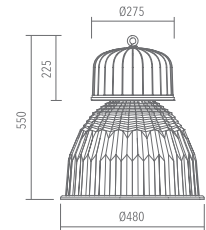

Habana IP23

LC2 00543 2

Rotosymmetric
 Ø 480mm IP23

Technical description

Body made in die cast aluminium with UNI 5076 alloy. Optional tempered glass, sodic/calcic type, 5mm thick, heat-proof and crash-proof. Reflector in pure aluminium, thickness 12/10, turned anodized and polished.

Installation

Industrial indoor

Size (mm)

480 x 480 x 550

Colour

Grey 2

| Code | Source | Power | Current | Connection | Lampada |
|-------------|-------------------|-------|---------|------------|---------|
| LC2 00543 2 | High Sodium vapor | 250 W | 3 A | E 40 | SE SON |

Accessories

Griglia di protezione
Wire guard

| | |
|----------------------|----------------------|
| Codice / code | Codice / code |
| L90 00000 0 Ø 390 | L90 00300 0 Ø 500 |
| L90 00100 0 Ø 450 | L90 00400 0 Ø 580 |
| L90 00200 0 Ø 480 | L90 00500 0 Ø 680 |