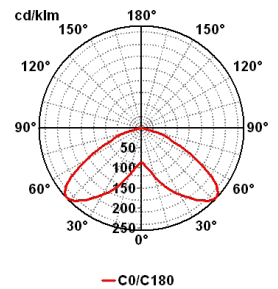

Habana IP23

LC2 00543 2

Rotosymmetric
 Ø 480mm IP23

Technical description

Body made in die cast aluminium with UNI 5076 alloy. Optional tempered glass, sodic/calcic type, 5mm thick, heat-proof and crash-proof. Reflector in pure aluminium, thickness 12/10, turned anodized and polished.

Installation

Industrial indoor

Size (mm)

480 x 480 x 550

Colour

Grey 2

| Code | Source | Power | Current | Connection | Lampada |
|-------------|-------------------|-------|---------|------------|---------|
| LC2 00543 2 | High Sodium vapor | 250 W | 3 A | E 40 | SE SON |